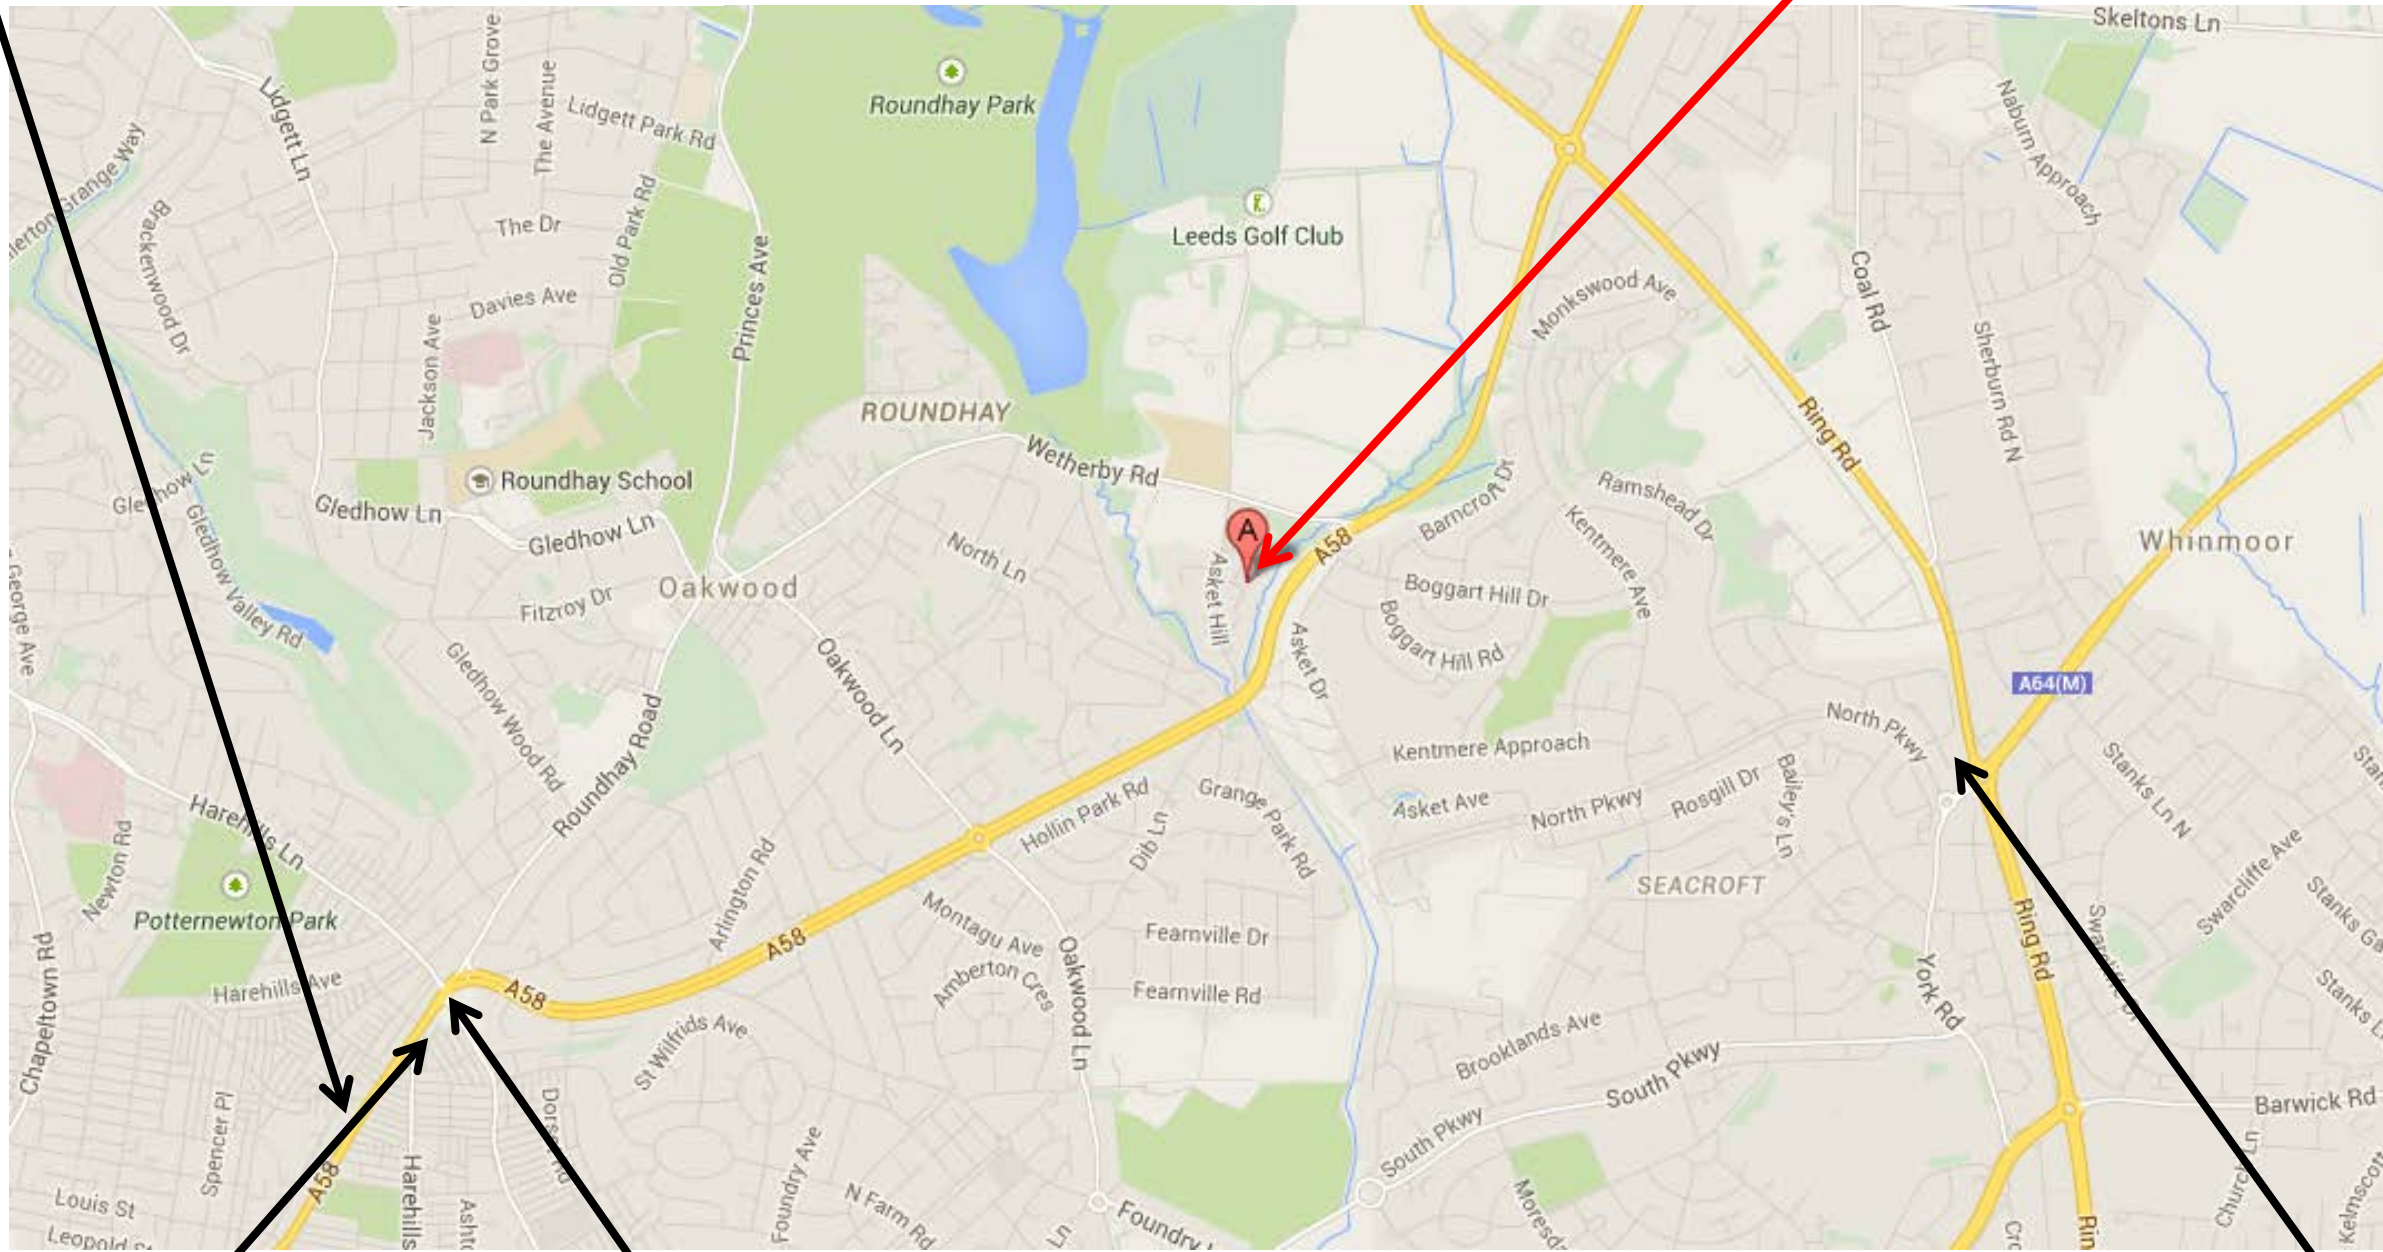

99 Roundhay Road

Leeds LS8 5AN

07802920642

Community Organisations

You are here

Shantona Women's Centre

Support for women and children

Shepherds Lane