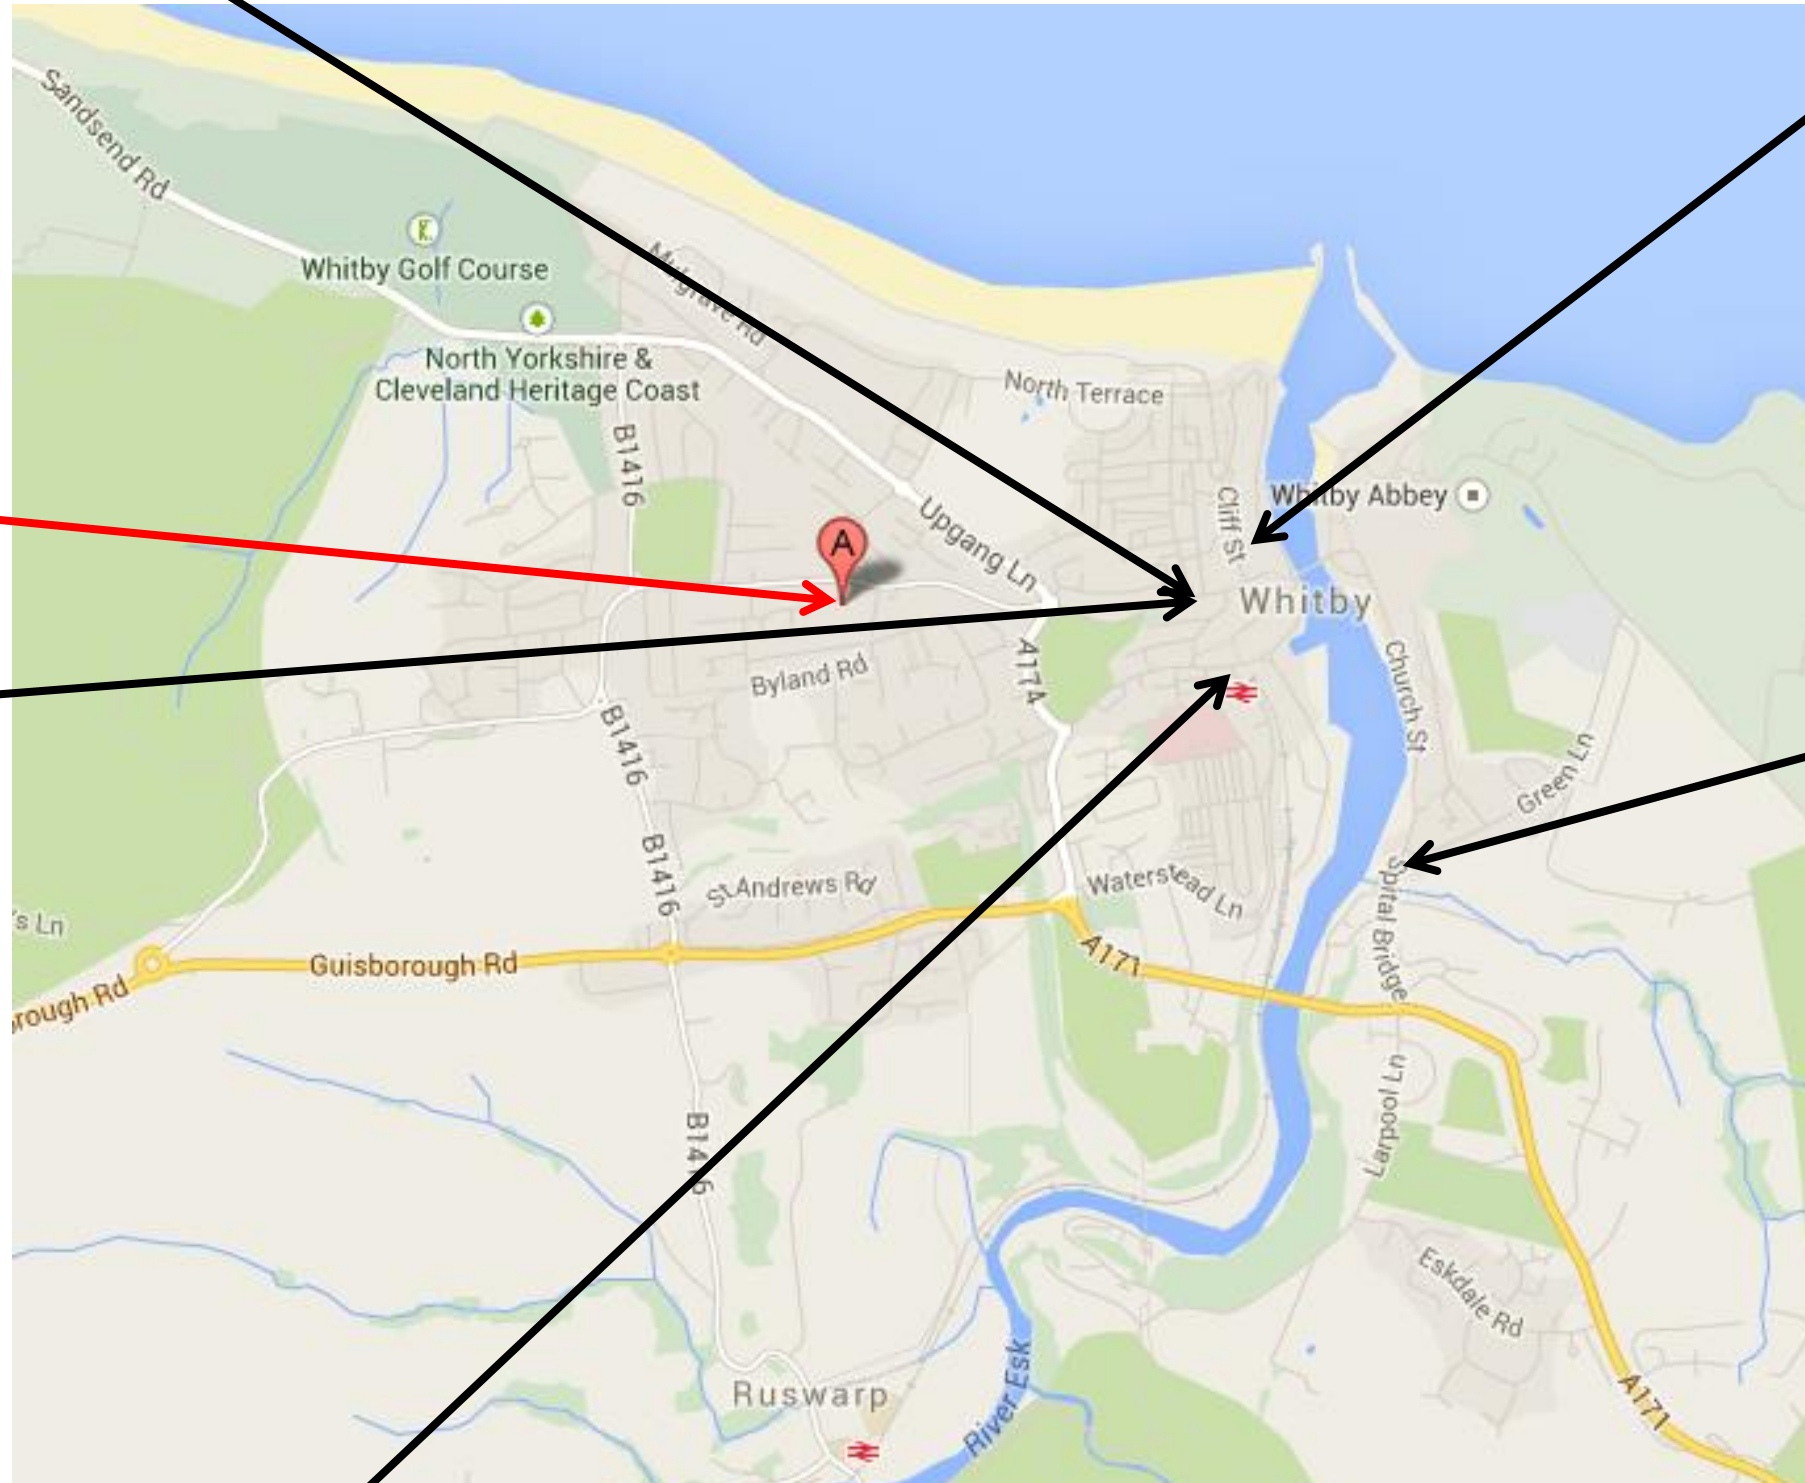

Community Organisations

Coast & Vale Voluntary Action

Community resource centre that offers support, volunteer services and social enterprise

Church House, Flower Gate

YO21 3BA

01947605599

You are here

Good Neighbours Community Transport

Community car scheme that provides transport for anyone over 60 or with a disability with the aim to overcome rural and social isolation

Church House, Flower Gate

YO21 3BA

01947602982

InterActive Whitby and District

Play and leisure opportunities for children and young adults of all abilities

1 The Archway, Skinner Street

YO21 3AH

01947601259

Green Lane Centre

Part of the Coast & Vale Voluntary Action, this community resource centre offers support alongside low-cost business units, meeting rooms and training facilities.

Green Lane Centre, Green Lane

YO22 4EH

01947602185

Whitby Area Development Trust

Welfare services, opportunities for volunteering, education and training, culture, social and community building activities

The Coliseum, Victoria Place

YO21 1EZ

01947825000